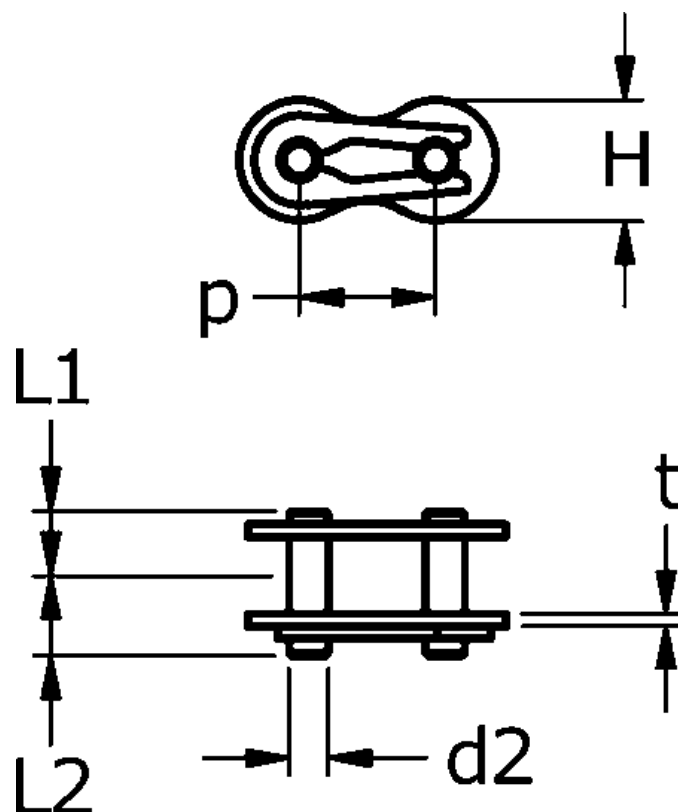

Article number: 6100110011

Description: Connecting link 6 x 2,8 simplex 04B-1

## Measures

Breaking power = 2560

C = 8.3

d = 1.85

D = -

For chain size = 6 x 2,8

For chain type = 04 B-1

L1 = 2.8

L2 = 4

P = 6

W = -